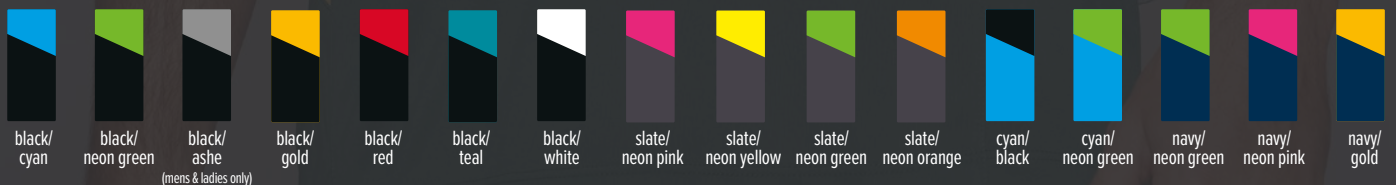

# TASMAN POLO

Tasman Kids Tee

## MENS POLO TASMAN **STYLE 1311** variations +/- 1 cm (guide only)

MENS	S	M	L	XL	XXL	3XL	5XL
1/2 CHEST MEASUREMENT CM	53	55.5	58	60.5	63	68	73

## KIDS POLO TASMAN **STYLE 3311**

KIDS	4	6	8	10	12	14	16
1/2 CHEST MEASUREMENT CM	36	38	40	42	44	46	49

- black/ cyan
- black/ neon green
- black/ ashe (mens & ladies only)
- black/ gold
- black/ red
- black/ teal
- black/ white
- slate/ neon pink
- slate/ neon yellow
- slate/ neon green
- slate/ neon orange
- cyan/ black
- cyan/ neon green
- navy/ neon green
- navy/ neon pink
- navy/ gold